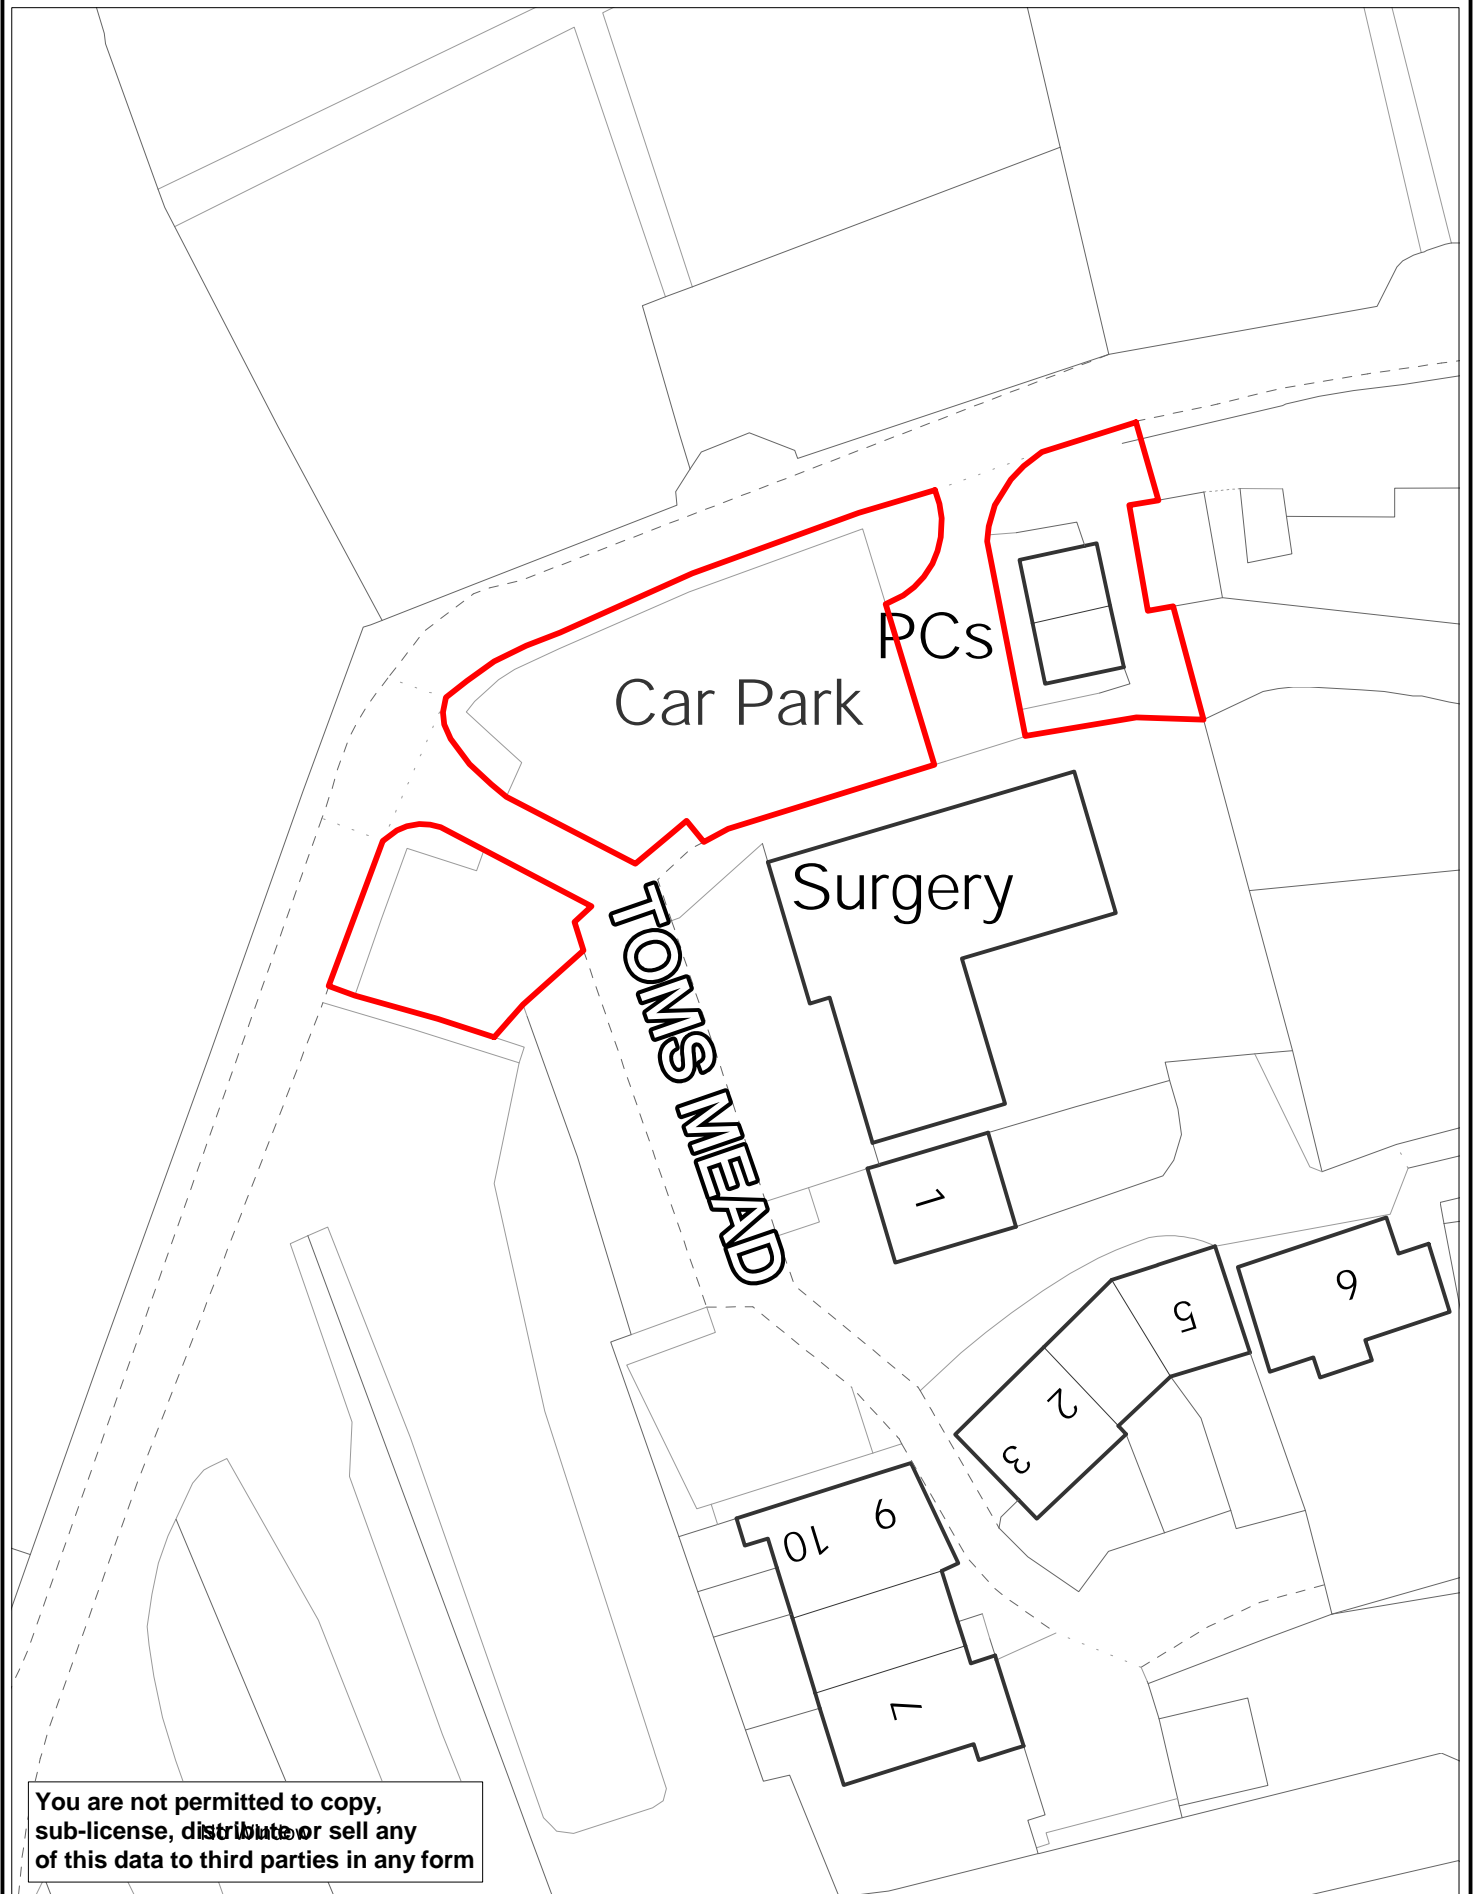

Toilets and car parking at West Street Car Park, Corfe Castle

© Crown copyright and database rights 2018
Ordnance Survey LA100022058

Scale 1:500
Ref:

You are not permitted to copy, sub-license, distribute or sell any of this data to third parties in any form